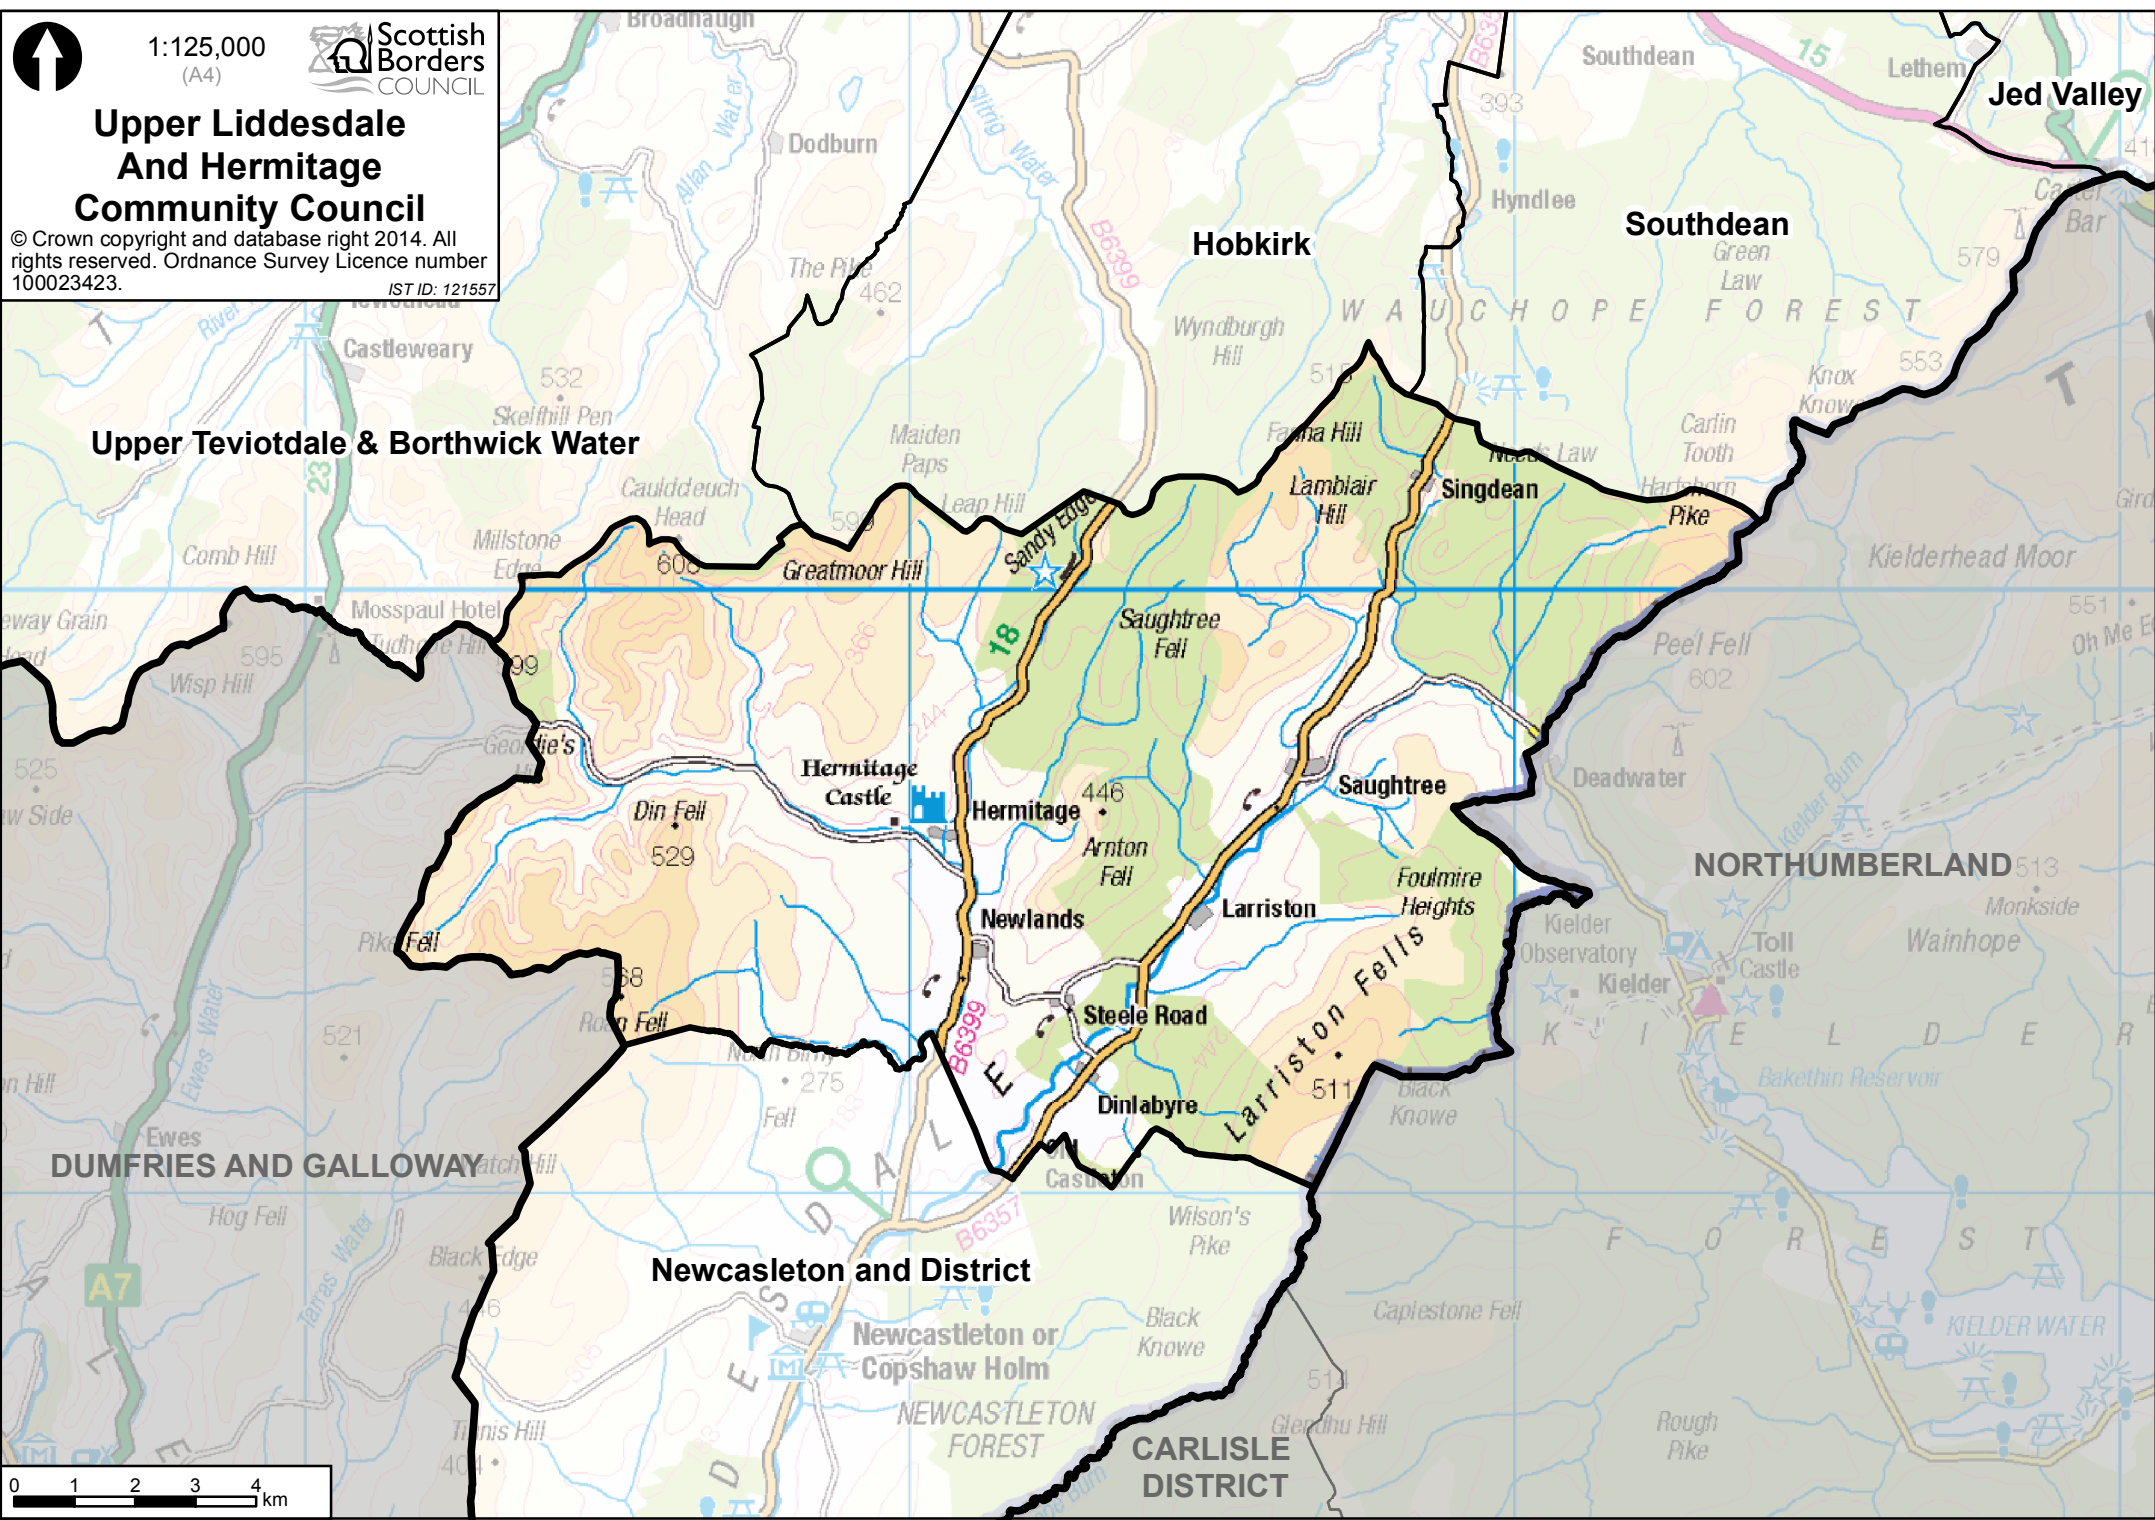

1:125,000
(A4)

Upper Liddesdale And Hermitage Community Council

© Crown copyright and database right 2014. All rights reserved. Ordnance Survey Licence number 100023423. IST ID: 121557

Upper Teviotdale & Borthwick Water

Hobkirk

Southdean

Jed Valley

Newcasleton and District

Newcasleton or
Copshaw Holm

CARLISLE
DISTRICT

NORTHUMBERLAND

DUMFRIES AND GALLOWAY